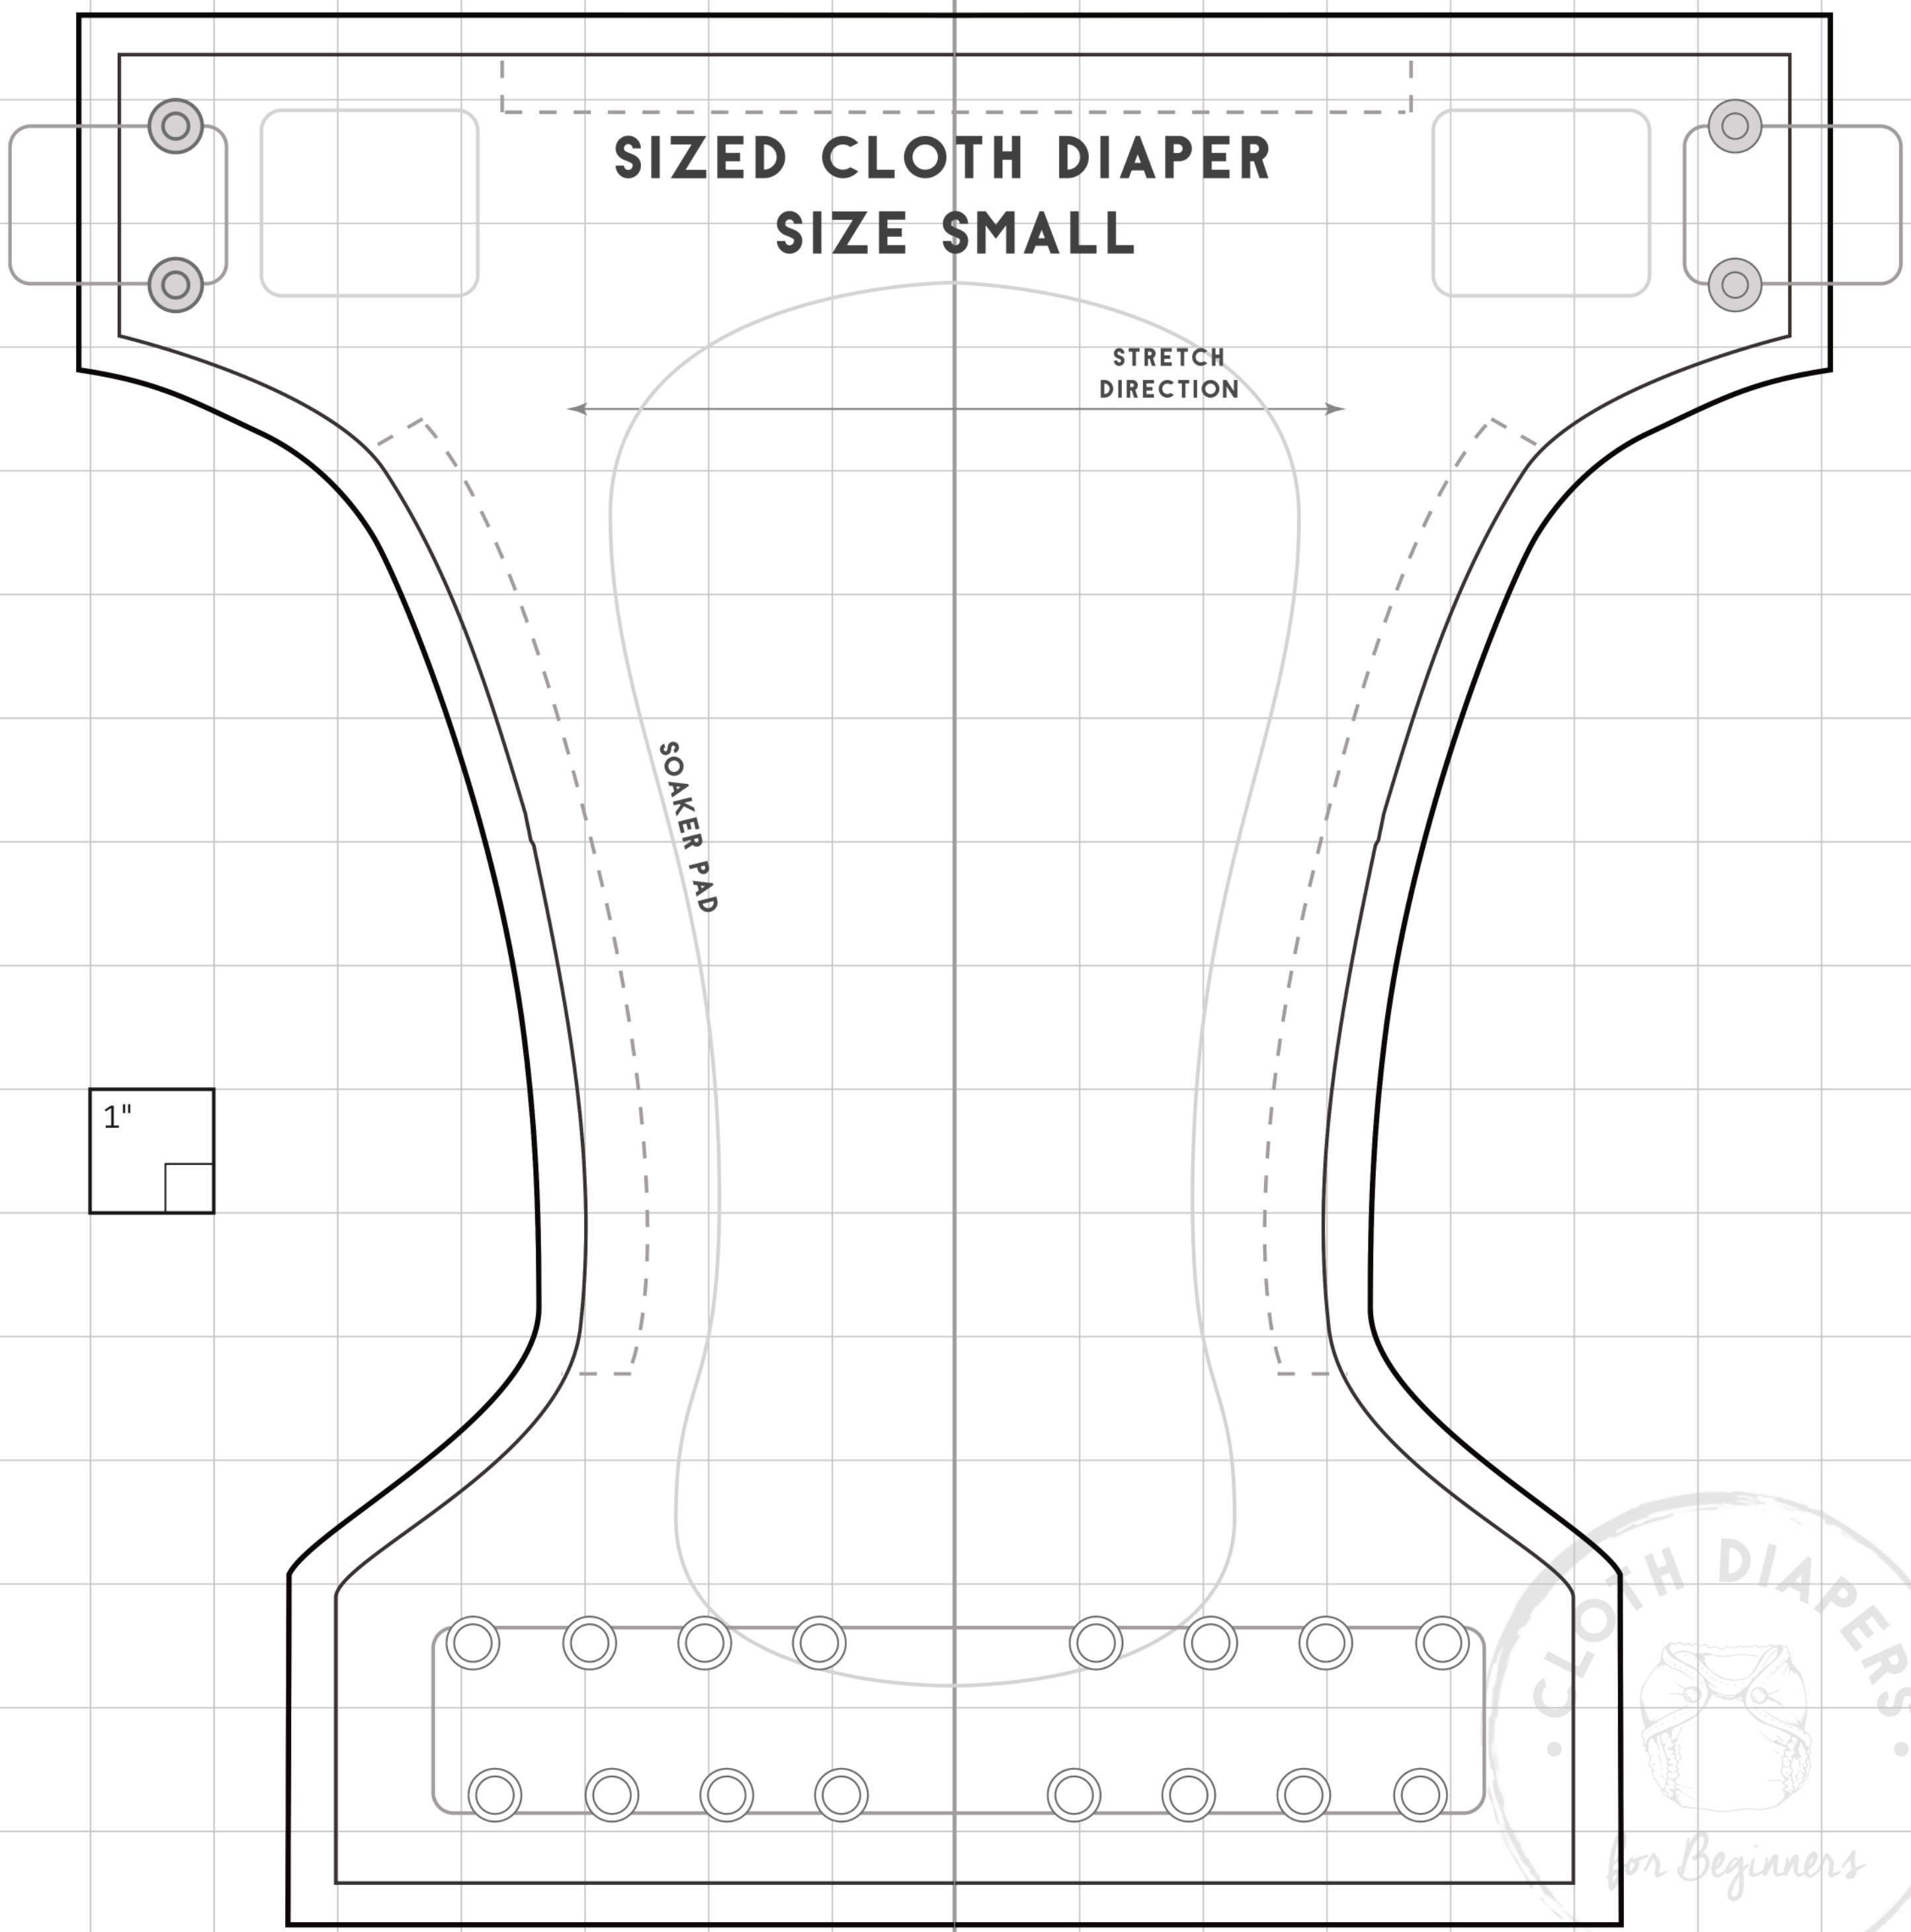

SIZED CLOTH DIAPER SIZE SMALL

1"

STRETCH
DIRECTION

SOAKER PAD